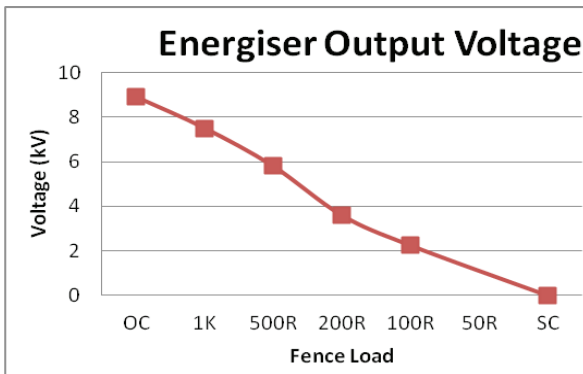

Warranty:

3 Year Manufacturer Warranty (excluding lightning damage)

For more information:

See the Website at: <http://www.jva-fence.com.au>

Voltage and Energy Output Graphs: