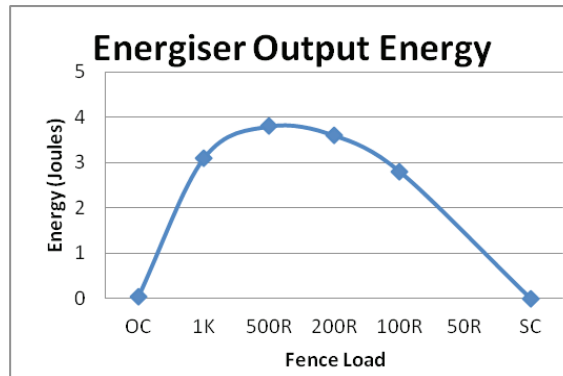

Warranty:

3 Year Manufacturer Warranty (excluding lightning damage)

For more information:

See the Website at: <http://www.jva-fence.com.au>

Voltage and Energy Output Graphs: