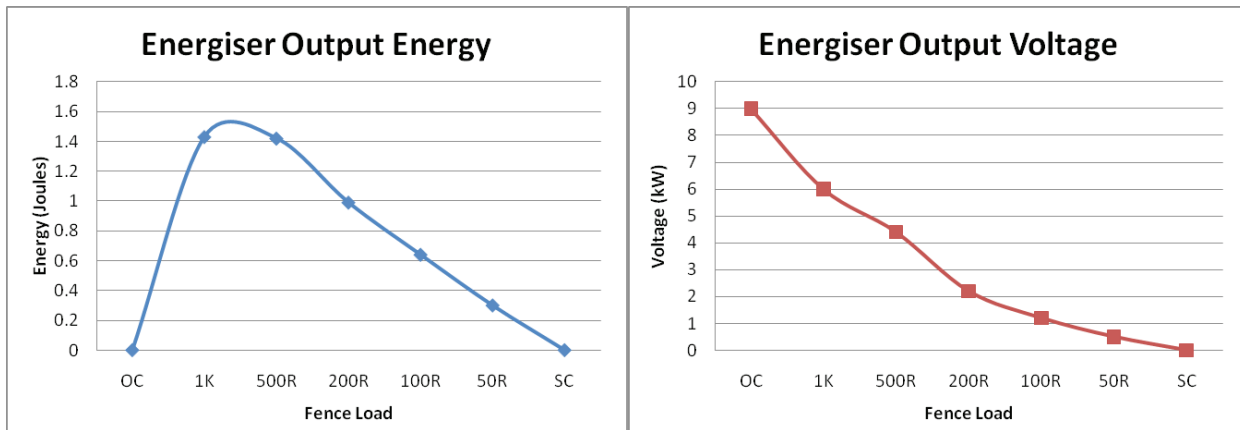

Voltage and Energy Output Graphs: